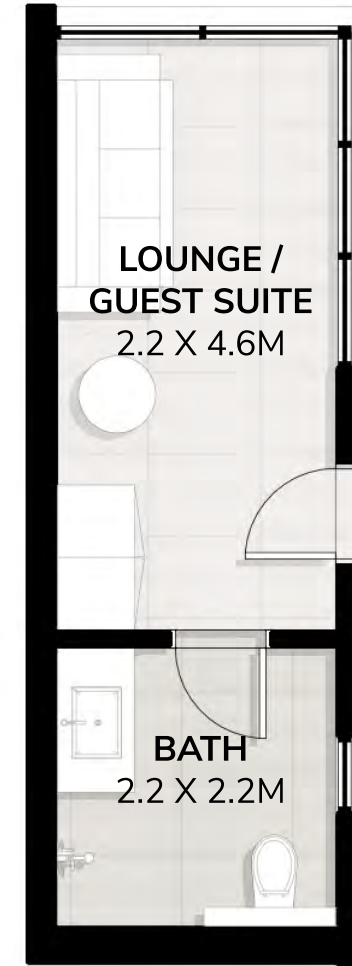

Layout 3 Canvas